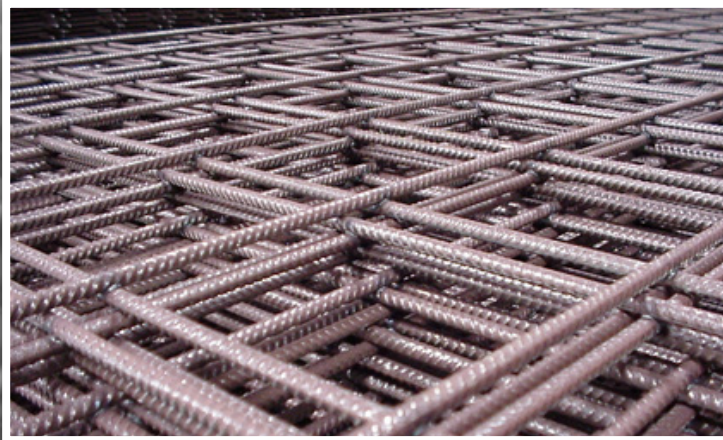

BRC GI WIRE MESH

BRC WELDED MESH

CHICKEN MESH / NETTINGS

WT ECO GRASS

Tired of mowing, watering and landscape maintenance?

WHY NOT TRY WT ECO GRASS TODAY?

WT Eco Grass is an eco friendly premium synthetic grass that is widely used in major landscape design both indoor and outdoor for gardens, childcare, offices, playground, and in-home interior fitting for a softer touch.