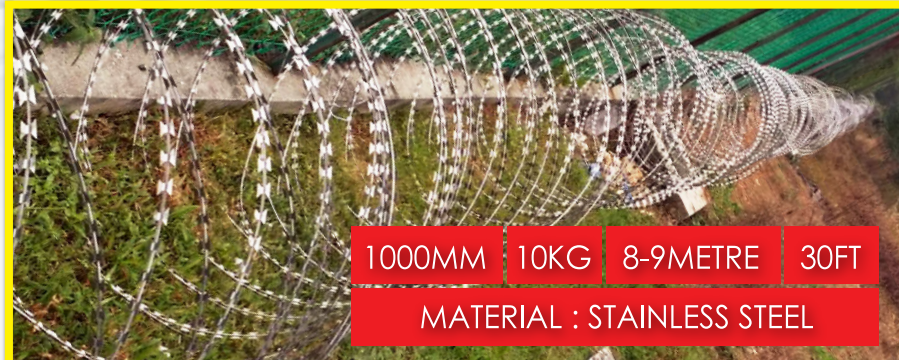

SECURITY BARBED TYPE

CONCERTINA BARBED TAPE

500MM	6KG	6-7METRE	20FT
700MM	8KG	7-8METRE	25FT
1000MM	10KG	8-9METRE	30FT

FINISHING : GALVANISED

FLAT WRAP BARBED TAPE

STRAIGHT BARBED TAPE

500MM 6KG 8-9METRE
FINISHING : GALVANISED

500MM 6KG 8-9METRE
FINISHING : GALVANISED

STAINLESS STEEL BARBED TAPE

1000MM 10KG 8-9METRE 30FT

MATERIAL : STAINLESS STEEL

SECURITY BLADE

MODERN HOUSING SECURITY OPTION

**1.25M(L) X 2MM THICKNESS
FINISHING : GALVANISED**