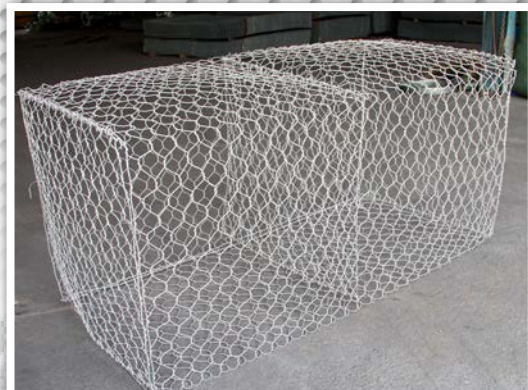

MATERIAL : STAINLESS STEEL

Mild Steel

High Tensile

PVC / GI BARB WIRE

13	2.20	6KG ,10KG
14	2.00	6KG ,10KG
15	1.80	6KG ,10KG
16	1.60	6KG ,10KG

FINISHING : GI / PVC COATED

GABION CAGE PVC / GI

G1	1M X 1M X 1M	2.4MM
G1	2M X 1M X 1M	2.4MM
G1	3M X 1M X 1M	2.4MM
G1	2M X 1M X 0.3M	2.7MM
G1	1M X 1M X 0.5M	2.7MM