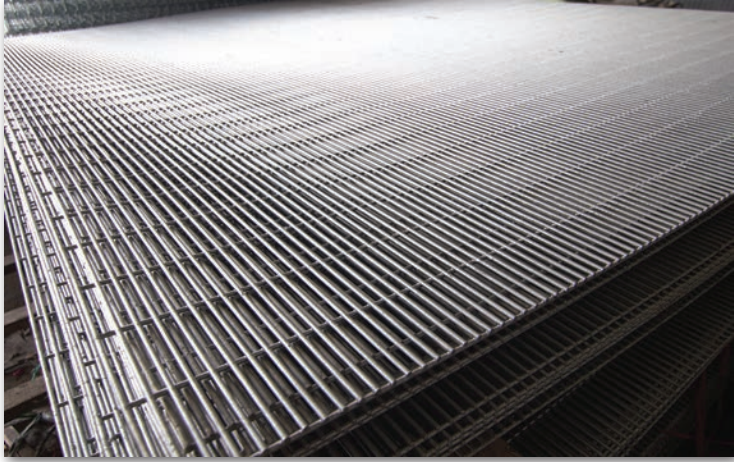

WT ANTI CLIMB FENCE

Highly regarded as the highest degree of physical perimeter protection, (most difficult fence to penetrate).