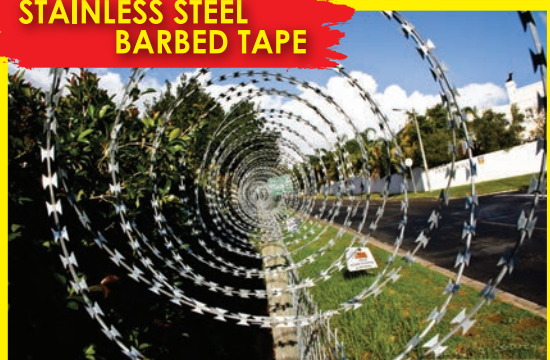

WT CHAIN LINK FENCING

(PVC COATED / GI)

The most economical / cheapest fencing solutions We able to manufacture all sizes to suit.

TYPE	GI OR PVC COATED
GAUGE	6, 8, 9, 10, AND 12 GAUGE (G) GALVANIZED CORE WIRE
HEIGHTS	3', 4', 5', 6', 7', 8', 9', 10', 11', 12' (FEET) (0.9M, 1.2M, 1.5M, 1.8M, 2.1M, 2.4M, 2.7M, 3M, 3.3M, 3.6M))
SPACING	2", 2½" AND 3" (INCH)
COLORS	FOREST GREEN, ORANGE, YELLOW, BLUE, BLACK, GALVANISED

SECURITY BARBED TYPE

CONCERTINA BARBED TAPE

500MM	6KG	6-7METRE	20FT
700MM	8KG	7-8METRE	25FT
1000MM	10KG	8-9METRE	30FT

FINISHING : GALVANISED

FLAT WRAP BARBED TAPE

STRAIGHT BARBED TAPE

500MM 6KG 8-9METRE
FINISHING : GALVANISED

500MM 6KG 8-9METRE
FINISHING : GALVANISED

STAINLESS STEEL BARBED TAPE

1000MM 10KG 8-9METRE 30FT

MATERIAL : STAINLESS STEEL

SECURITY BLADE

MODERN HOUSING SECURITY OPTION

**1.25M(L) X 2MM THICKNESS
FINISHING : GALVANISED**