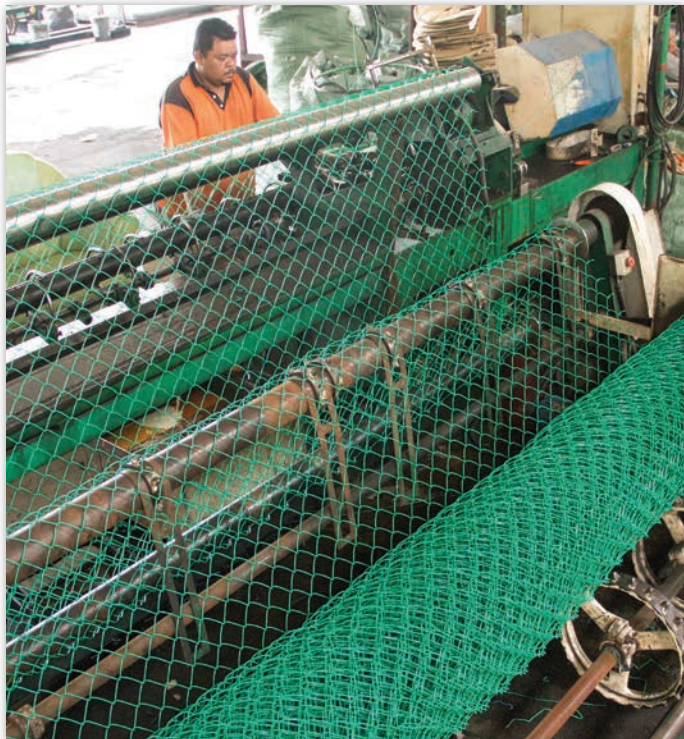

WT CHAIN LINK FENCING

(PVC COATED / GI)

The most economical / cheapest fencing solutions We able to manufacture all sizes to suit.

TYPE	GI OR PVC COATED
GAUGE	6, 8, 9, 10, AND 12 GAUGE (G) GALVANIZED CORE WIRE
HEIGHTS	3', 4', 5', 6', 7', 8', 9', 10', 11', 12' (FEET) (0.9M, 1.2M, 1.5M, 1.8M, 2.1M, 2.4M, 2.7M, 3M, 3.3M, 3.6M))
SPACING	2", 2½" AND 3" (INCH)
COLORS	FOREST GREEN, ORANGE, YELLOW, BLUE, BLACK, GALVANISED